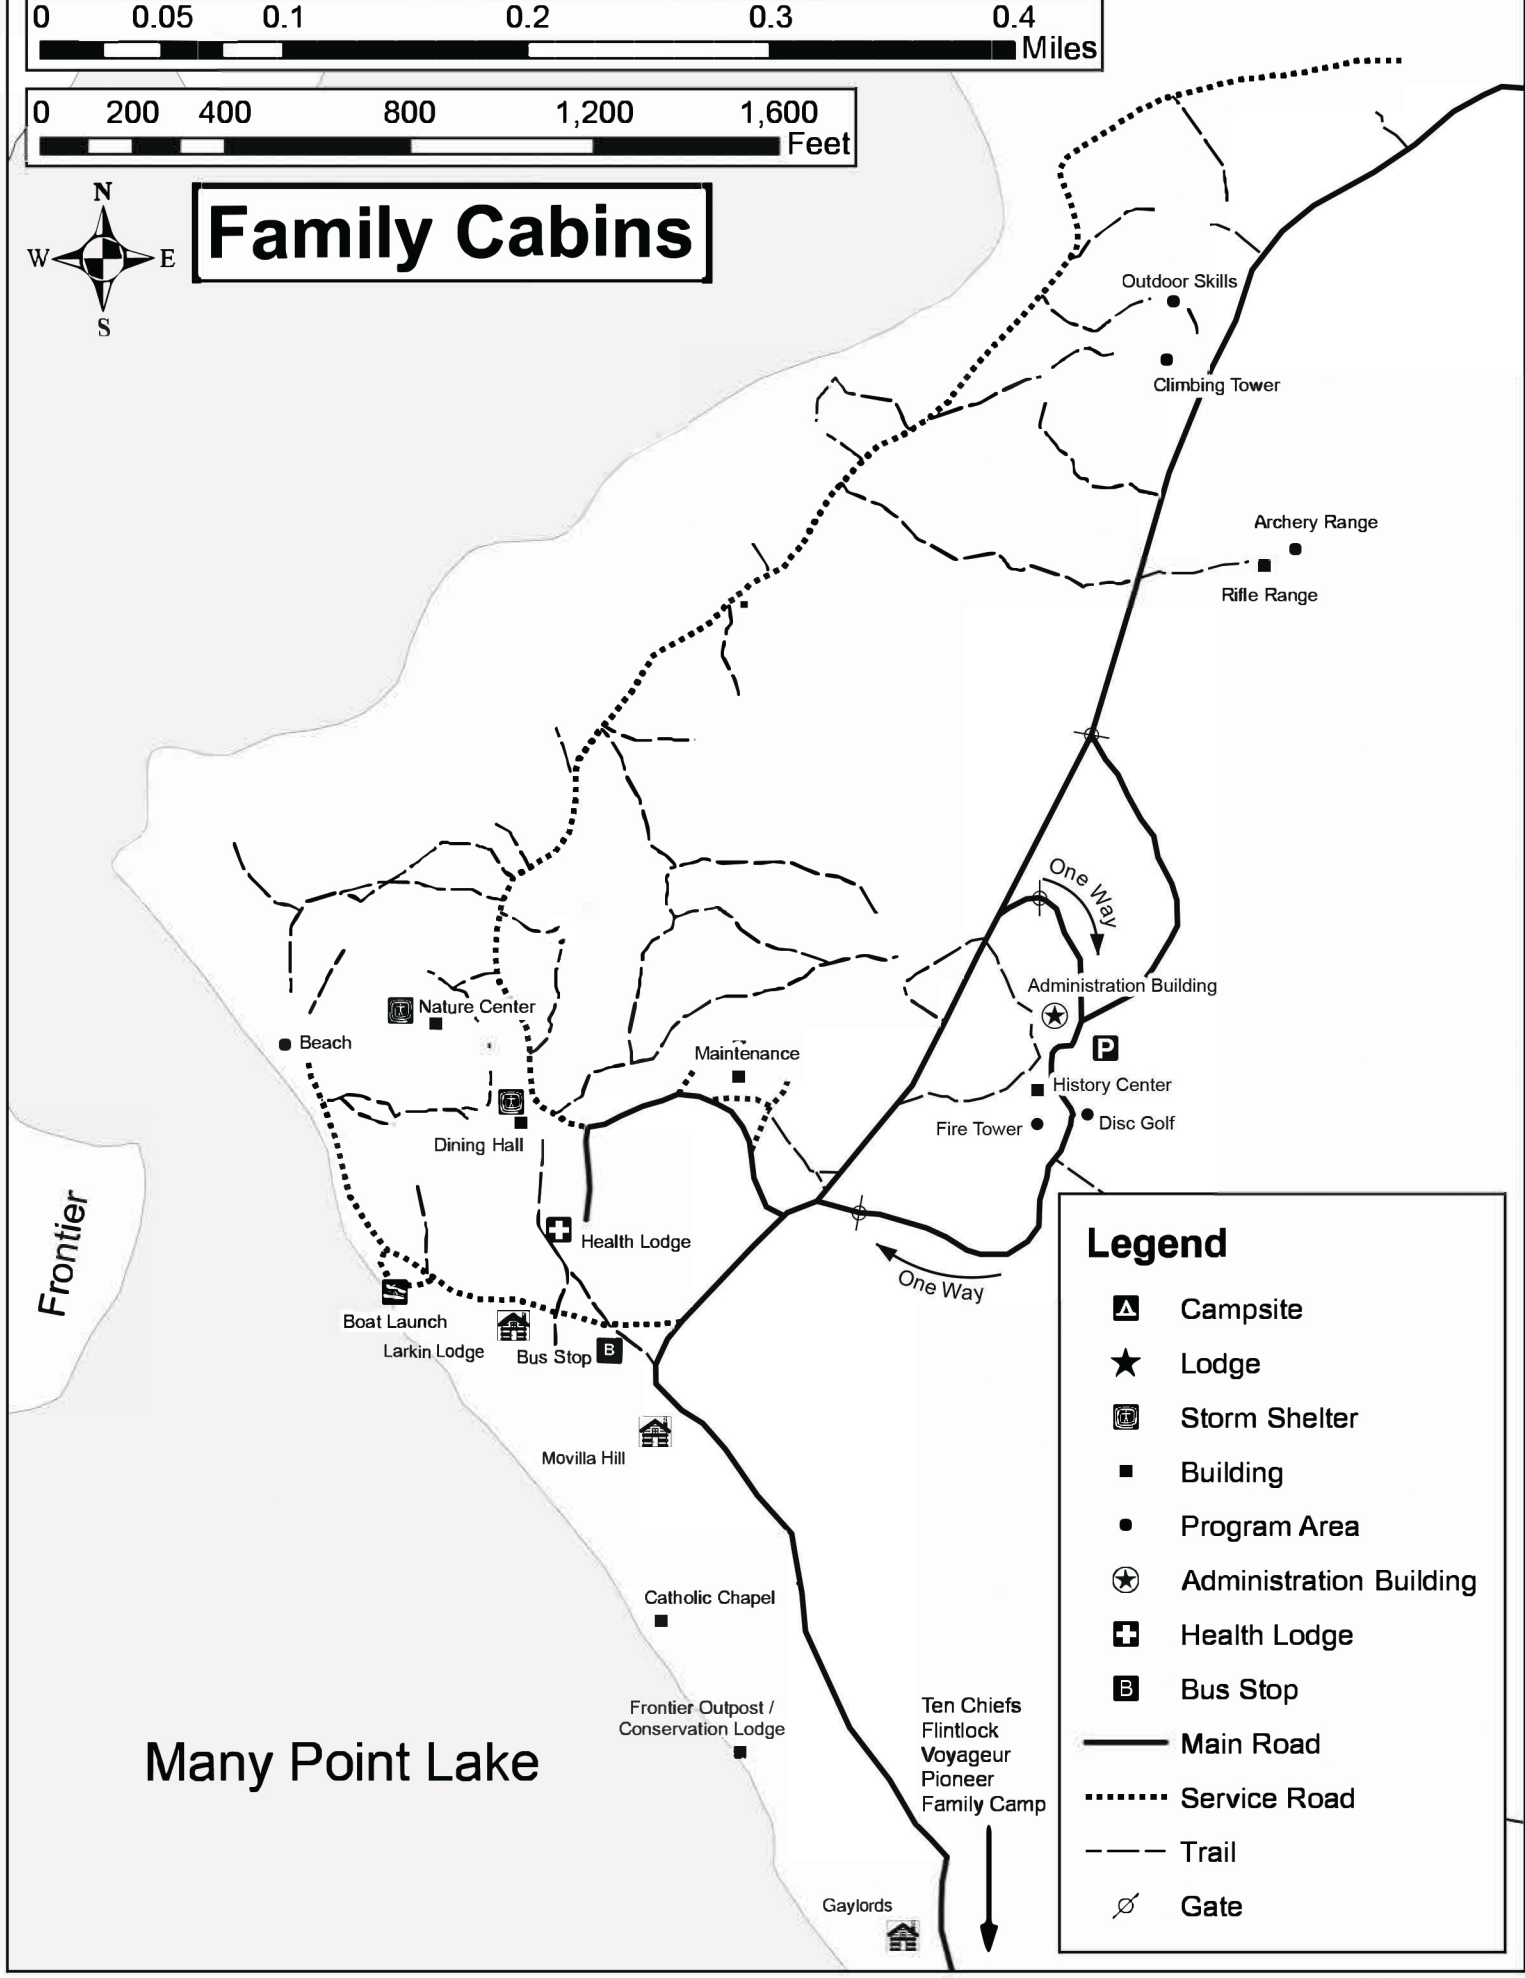

Family Cabins

Legend

- Campsite
- Lodge
- Storm Shelter
- Building
- Program Area
- Administration Building
- Health Lodge
- Bus Stop
- Main Road
- Service Road
- Trail
- Gate

Many Point Lake

Frontier

Gaylords

Ten Chiefs
Flintlock
Voyageur
Pioneer
Family Camp

Frontier Outpost /
Conservation Lodge

Catholic Chapel

Movilla Hill

Boat Launch
Larkin Lodge

Health Lodge

Dining Hall

Beach

Nature Center

Maintenance

Fire Tower

History Center

Disc Golf

Administration Building

Archery Range

Rifle Range

Climbing Tower

Outdoor Skills

One Way

One Way